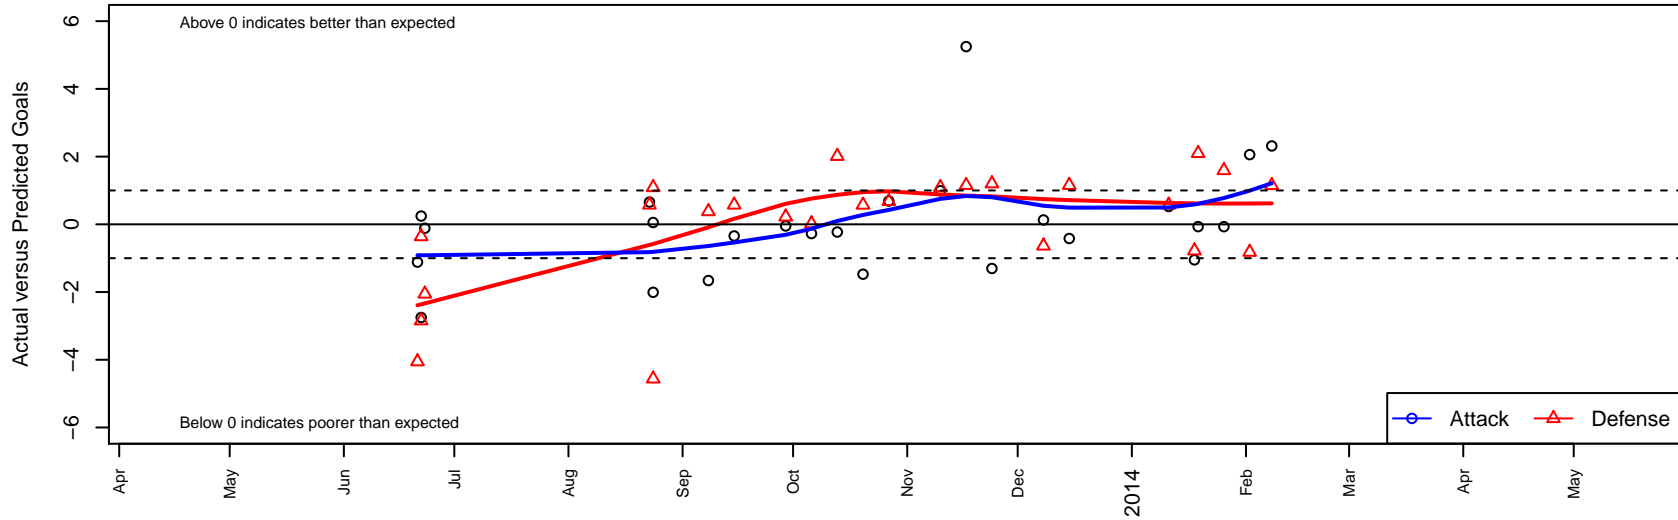

# Mercer Island FC Whitecaps B98

Mercer Island FC  
 Mercer Island, WA  
 B98 total strength=1354  
 attack=8.56 defense=5.45  
 fall league = NPSL B15D2  
 notes= Koning 2013  
 alt names used:  
 Mercer Island FC Whitecaps B98  
 Mercer Island Whitecaps  
 MI FC Whitecaps 98  
 MIYSC Whitecaps  
 Mercer Island Whitcaps [B98]  
 MIFC Whitecaps '98  
 MI FC WHITECAPS 98 358/KONING

Venues played:  
 Yakima Mid Summer Classic BU14-15  
 Sky River BU15-16  
 NPSL B15D2  
 Founders Cup B98

**Mercer Island FC Whitecaps B98**  
 Dots are actual minus expected GF (blue circles) and GA (red triangles).  
 Blue line is smoothed change in attack strength. Red is smoothed change in defense strength.